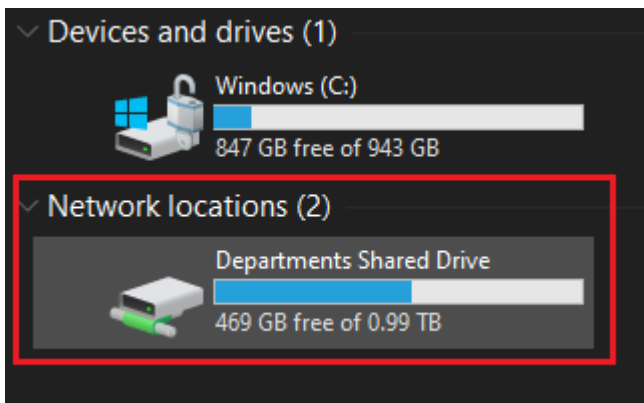

# How to find Shared Drives.

If you cannot locate your shared drives, or if the shared drives appear to be missing.

1) Select the **File Explorer** icon at the bottom of your taskbar.

3) Your shared drives will show up under the **Network locations** section. Clicking on the share you want will bring you to the files in that share.

If you selected to expand **This PC** it will show up near the bottom of the list.

**NOTE:** The section labeled **NETWORK** is **NOT** connected to the shared drives and is **NOT** how to access the drives. Please do not try to use this to access the shared drives.