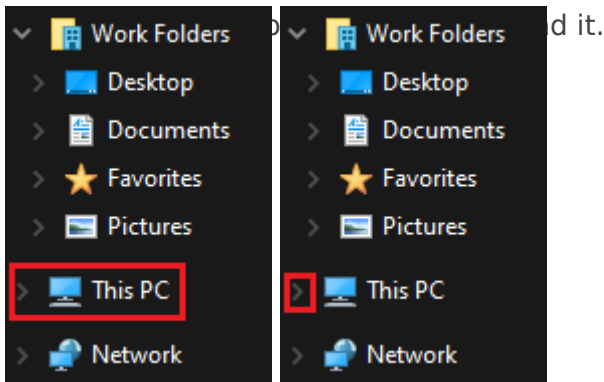

# How to find Shared Drives.

If you cannot locate your shared drives, or if the shared drives appear to be missing.

1) Select the **File Explorer** icon at the bottom of your taskbar.

3) Your shared drives will show up under the **Network locations** section. Clicking on the share you want will bring you to the files in that share.

If you selected to expand **This PC** it will show up near the bottom of the list.

**NOTE:** The section labeled **NETWORK** is **NOT** connected to the shared drives and is **NOT** how to access the drives. Please do not try to use this to access the shared drives.