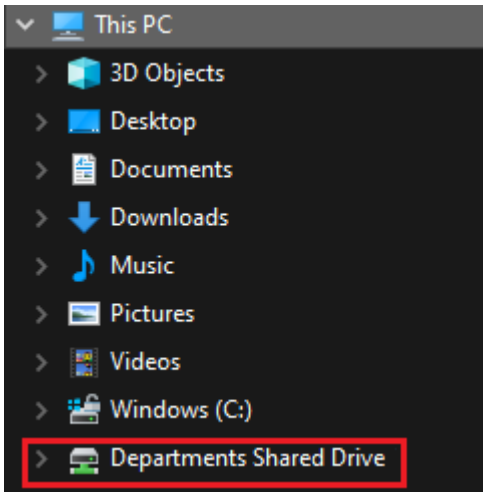

# How to find Shared Drives.

If you cannot locate your shared drives, or if the shared drives appear to be missing.

1) Select the **File Explorer** icon at the bottom of your taskbar.

3) Your shared drives will show up under the **Network locations** section. Clicking on the share you want will bring you to the files in that share.

If you selected to expand **This PC** it will show up near the bottom of the list.

**NOTE:** The section labeled **NETWORK** is **NOT** connected to the shared drives and is **NOT** how to access the drives. Please do not try to use this to access the shared drives.