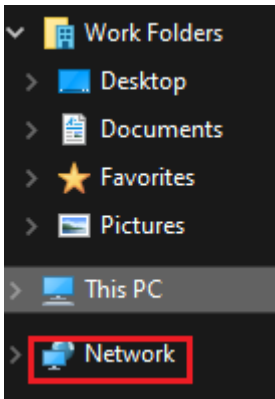

# How to find Shared Drives.

If you cannot locate your shared drives, or if the shared drives appear to be missing.

1) Select the **File Explorer** icon at the bottom of your taskbar.

3) Your shared drives will show up under the **Network locations** section. Clicking on the share you want will bring you to the files in that share.

If you selected to expand **This PC** it will show up near the bottom of the list.

**NOTE:** The section labeled **NETWORK** is **NOT** connected to the shared drives and is **NOT** how to access the drives. Please do not try to use this to access the shared drives.